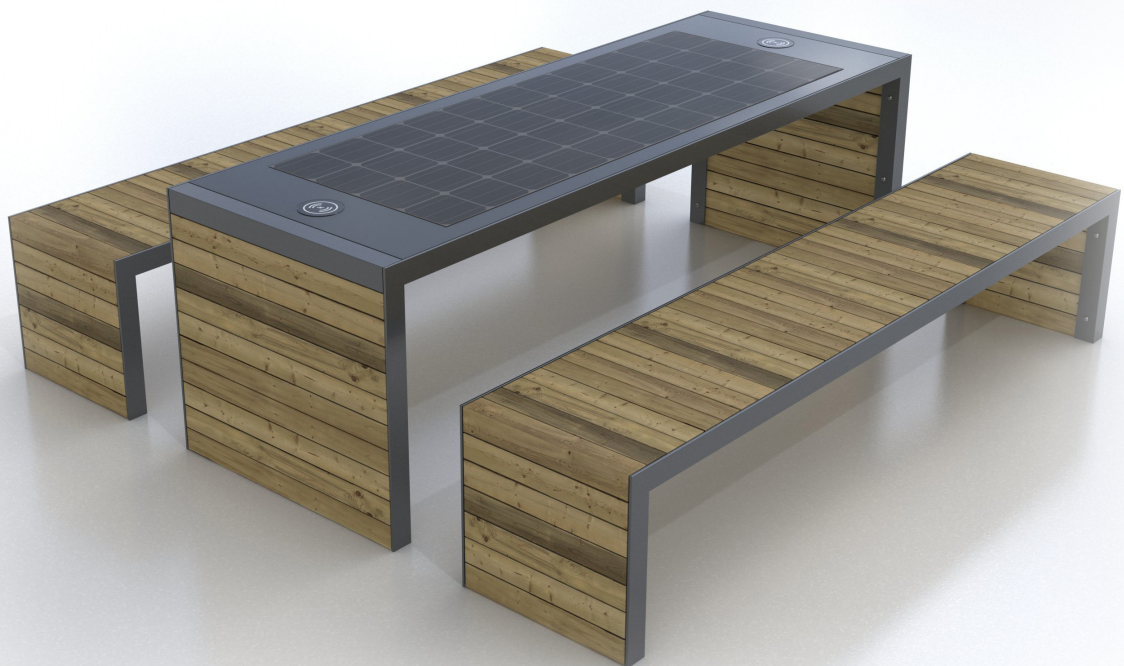

solar **sylva picnic table**

WYC1909A solar smart table and 2 benches

Brand new to market, the SYLVA Smart Bench offers the very latest cutting edge technology backed up by superb engineering and fabrication.

Produced in stainless steel and powder coated to any RAL colour with composite wood panels, the Sylva offers picnic tables as well as benches and standard features include USB and wireless charging, 4G international router, Bluetooth speaker and discreet LED lighting.

specifications

Material	Stainless steel frame with composite wood panels
Finish	Powder Coated RAL 7012 Basalt Grey
Dimensions	Bench: L 204cm w 40cm H 45cm Table: L 204cm w 80cm H 80cm
Solar Panel	135W
Battery	12v 55Ah
Features	<ul style="list-style-type: none">• 4no USB ports• 2no wireless charging• LED lighting - warm white• Bluetooth speaker 5/12v• Wi-fi 4G international router• Cooling fans/temperature seat control
Controller	MPPT
Weight	120kg