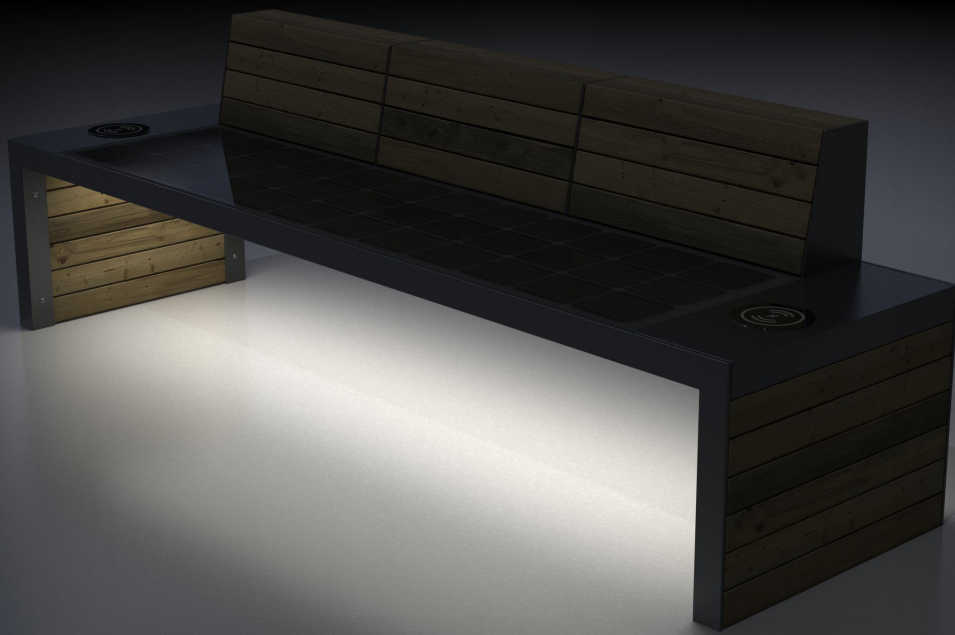

2.2

solar **sylva** bench

WYC1909C solar bench with additional back rest

the SYLVA Smart Bench offers the very latest cutting edge technology backed up by superb engineering and fabrication.

Produced in stainless steel and powder coated to any RAL colour with composite wood panels. Standard features include USB and wireless charging, 4G international router, Bluetooth speaker and discreet LED lighting.

specifications

Material	Stainless steel frame with composite wood panels
Finish	Powder Coated RAL 7012 Basalt Grey
Dimensions	L 204cm w 45cm H 40cm (80cm incl. back rest)
Solar Panel	105W
Battery	12v 55Ah
Features	<ul style="list-style-type: none">• 2no USB ports• 2no wireless charging• LED lighting - warm white - sensor• Bluetooth speaker 5/12v• Wi-fi 4G international router• Cooling fans/temperature seat control
Controller	MPPT
Weight	70kg