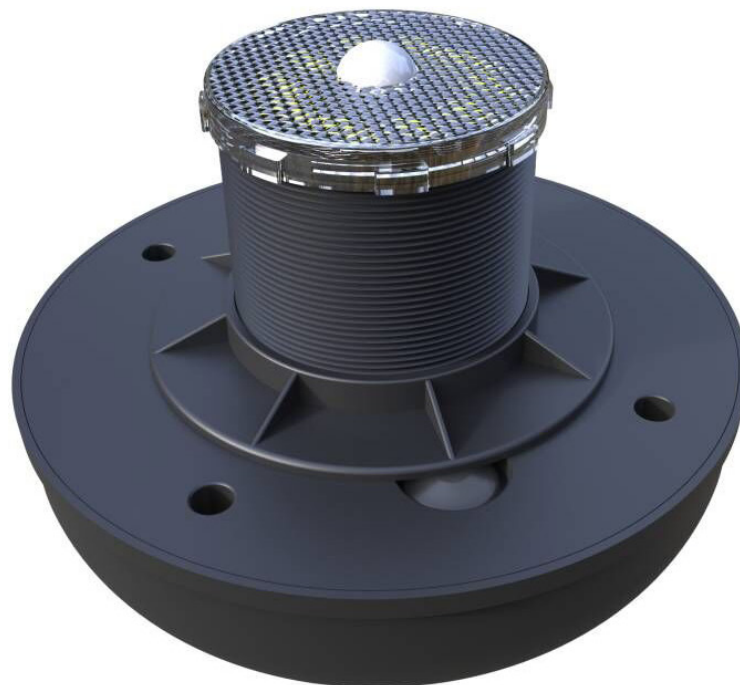

# solar downlighter

## SWDL

illuminate your portable conveniences, outdoor buildings and shelters efficiently with the solar downlighter.

this solar powered roof light is designed with a built-in sensor to provide automatic lighting when needed.

the solar downlighter is the ideal solution for ensuring bright, reliable lighting in outdoor settings without the need for hard wiring or an external power source.

## specifications

Model	SHL-06
Solar panel	5v 1.2w
Lumens	300lm
Battery	2000mAh
Material	ABS
Colour	black
PIR	sensor
Warranty	2 yrs
Working temp	-25 + 60

17.0