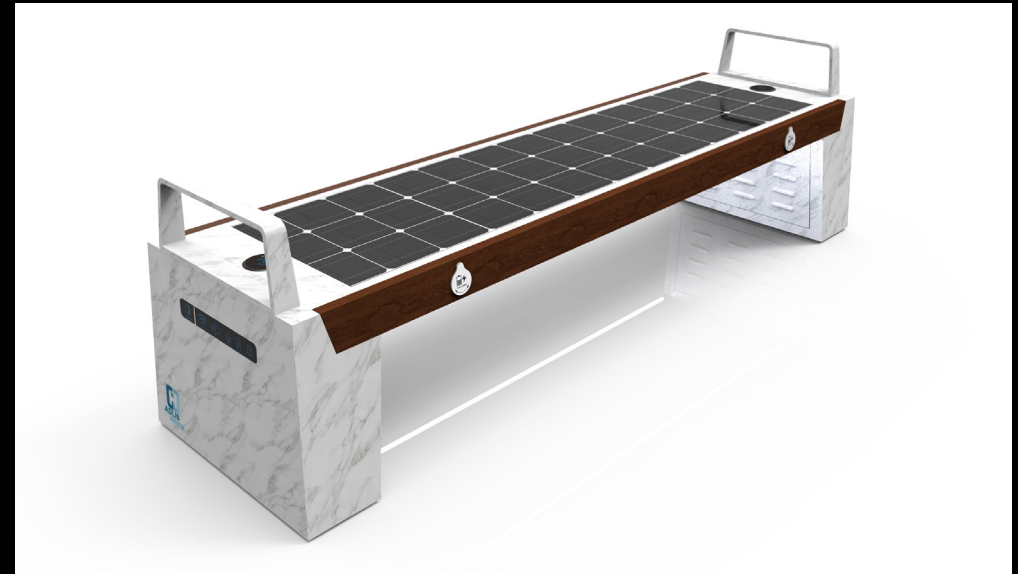

solar**smart**bench

CLASSIC

Brand new to market, the CLASSIC Smart Bench offers the very latest cutting edge technology backed up by superb engineering and fabrication.

Produced in stainless steel and powder coated to any RAL colour, the Municipal offers picnic tables as well as benches and standard features include USB and wireless charging, 4G international router, Bluetooth speaker and discreet LED lighting

SPECIFICATIONS WYC1809

Solar Bench with Armrest

Material	Stainless steel frame with composite wood panels
Finish	Powder Coated RAL 7012 Basalt Grey
Dimensions	L 204cm W 40cm H 45cm
Solar Panel	90W
Battery	12v 55Ah
Features	4no USB ports (power per port 5v/9v) 2no wireless charging LED light strip in cool white Bluetooth speaker 5/12v Wi-fi 4G international router

SPECIFICATIONS WYC1809B

Solar Bench with Armrest and Back Rest

Material	Stainless steel frame with composite wood panels
Finish	Powder Coated RAL 7012 Basalt Grey
Dimensions	L 204cm W 60cm H 45cm
Solar Panel	90W
Battery	12v 55Ah
Features	4no USB ports (power per port 5v/9v) 2no wireless charging LED light strip in cool white Bluetooth speaker 5/12v Wi-fi 4G international router