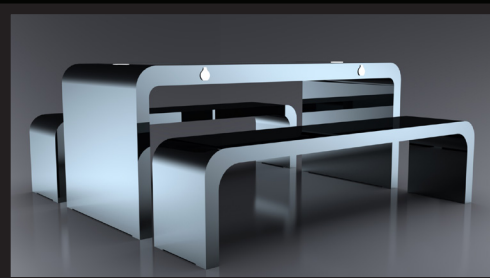

**Brand new to market, the Municipal Smart Bench offers the very latest cutting edge technology backed up by superb engineering and fabrication.**

Produced in stainless steel and powder coated to any RAL colour, the Municipal offers picnic tables as well as benches and standard features include USB and wireless charging, 4G international router, Bluetooth speaker and discreet LED lighting

## SPECIFICATIONS WYC 1908B

Solar smart table and 2 benches

Material	Stainless Steel
Finish	Powder Coated RAL 7012 Basalt Grey
Dimensions	L 204cm W 80cm H 80cm
Solar Panel	135W
Battery	12v 55Ah
Additional Features	4no USB ports (power per port 5v) 2no wireless charging LED light strip in cool white Bluetooth speaker 5/12v Wi-fi 4G international router

## SPECIFICATIONS WYC 1908D

Solar smart bench

Material	Stainless Steel
Finish	Powder Coated RAL 7012 Basalt Grey
Dimensions	L 204cm W 40cm H 45cm
Solar Panel	90W
Battery	12v 55Ah
Additional Features	2no USB ports (power per port 5v) 2no wireless charging LED light strip in cool white Bluetooth speaker 5/12v Wi-fi 4G international router