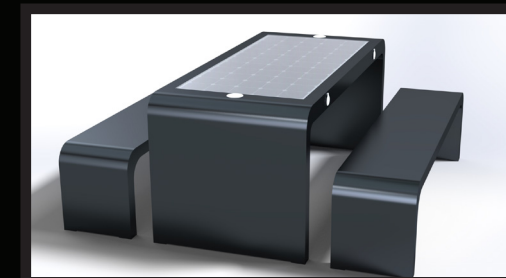

**Brand new to market, the Municipal Smart Bench offers the very latest cutting edge technology backed up by superb engineering and fabrication.**

Produced in stainless steel and powder coated to any RAL colour, the Municipal offers picnic tables as well as benches and standard features include USB and wireless charging, 4G international router, Bluetooth speaker and discreet LED lighting

## SPECIFICATIONS WYC 1908B

Solar smart table and 2 benches

Material	Stainless Steel
Finish	Powder Coated RAL 7012 Basalt Grey
Dimensions	L 204cm W 80cm H 80cm
Solar Panel	135W
Battery	12v 55Ah
Additional Features	4no USB ports (power per port 5v) 2no wireless charging LED light strip in cool white Bluetooth speaker 5/12v Wi-fi 4G international router

## SPECIFICATIONS WYC 1908D

Solar smart bench

Material	Stainless Steel
Finish	Powder Coated RAL 7012 Basalt Grey
Dimensions	L 204cm W 40cm H 45cm
Solar Panel	90W
Battery	12v 55Ah
Additional Features	2no USB ports (power per port 5v) 2no wireless charging LED light strip in cool white Bluetooth speaker 5/12v Wi-fi 4G international router